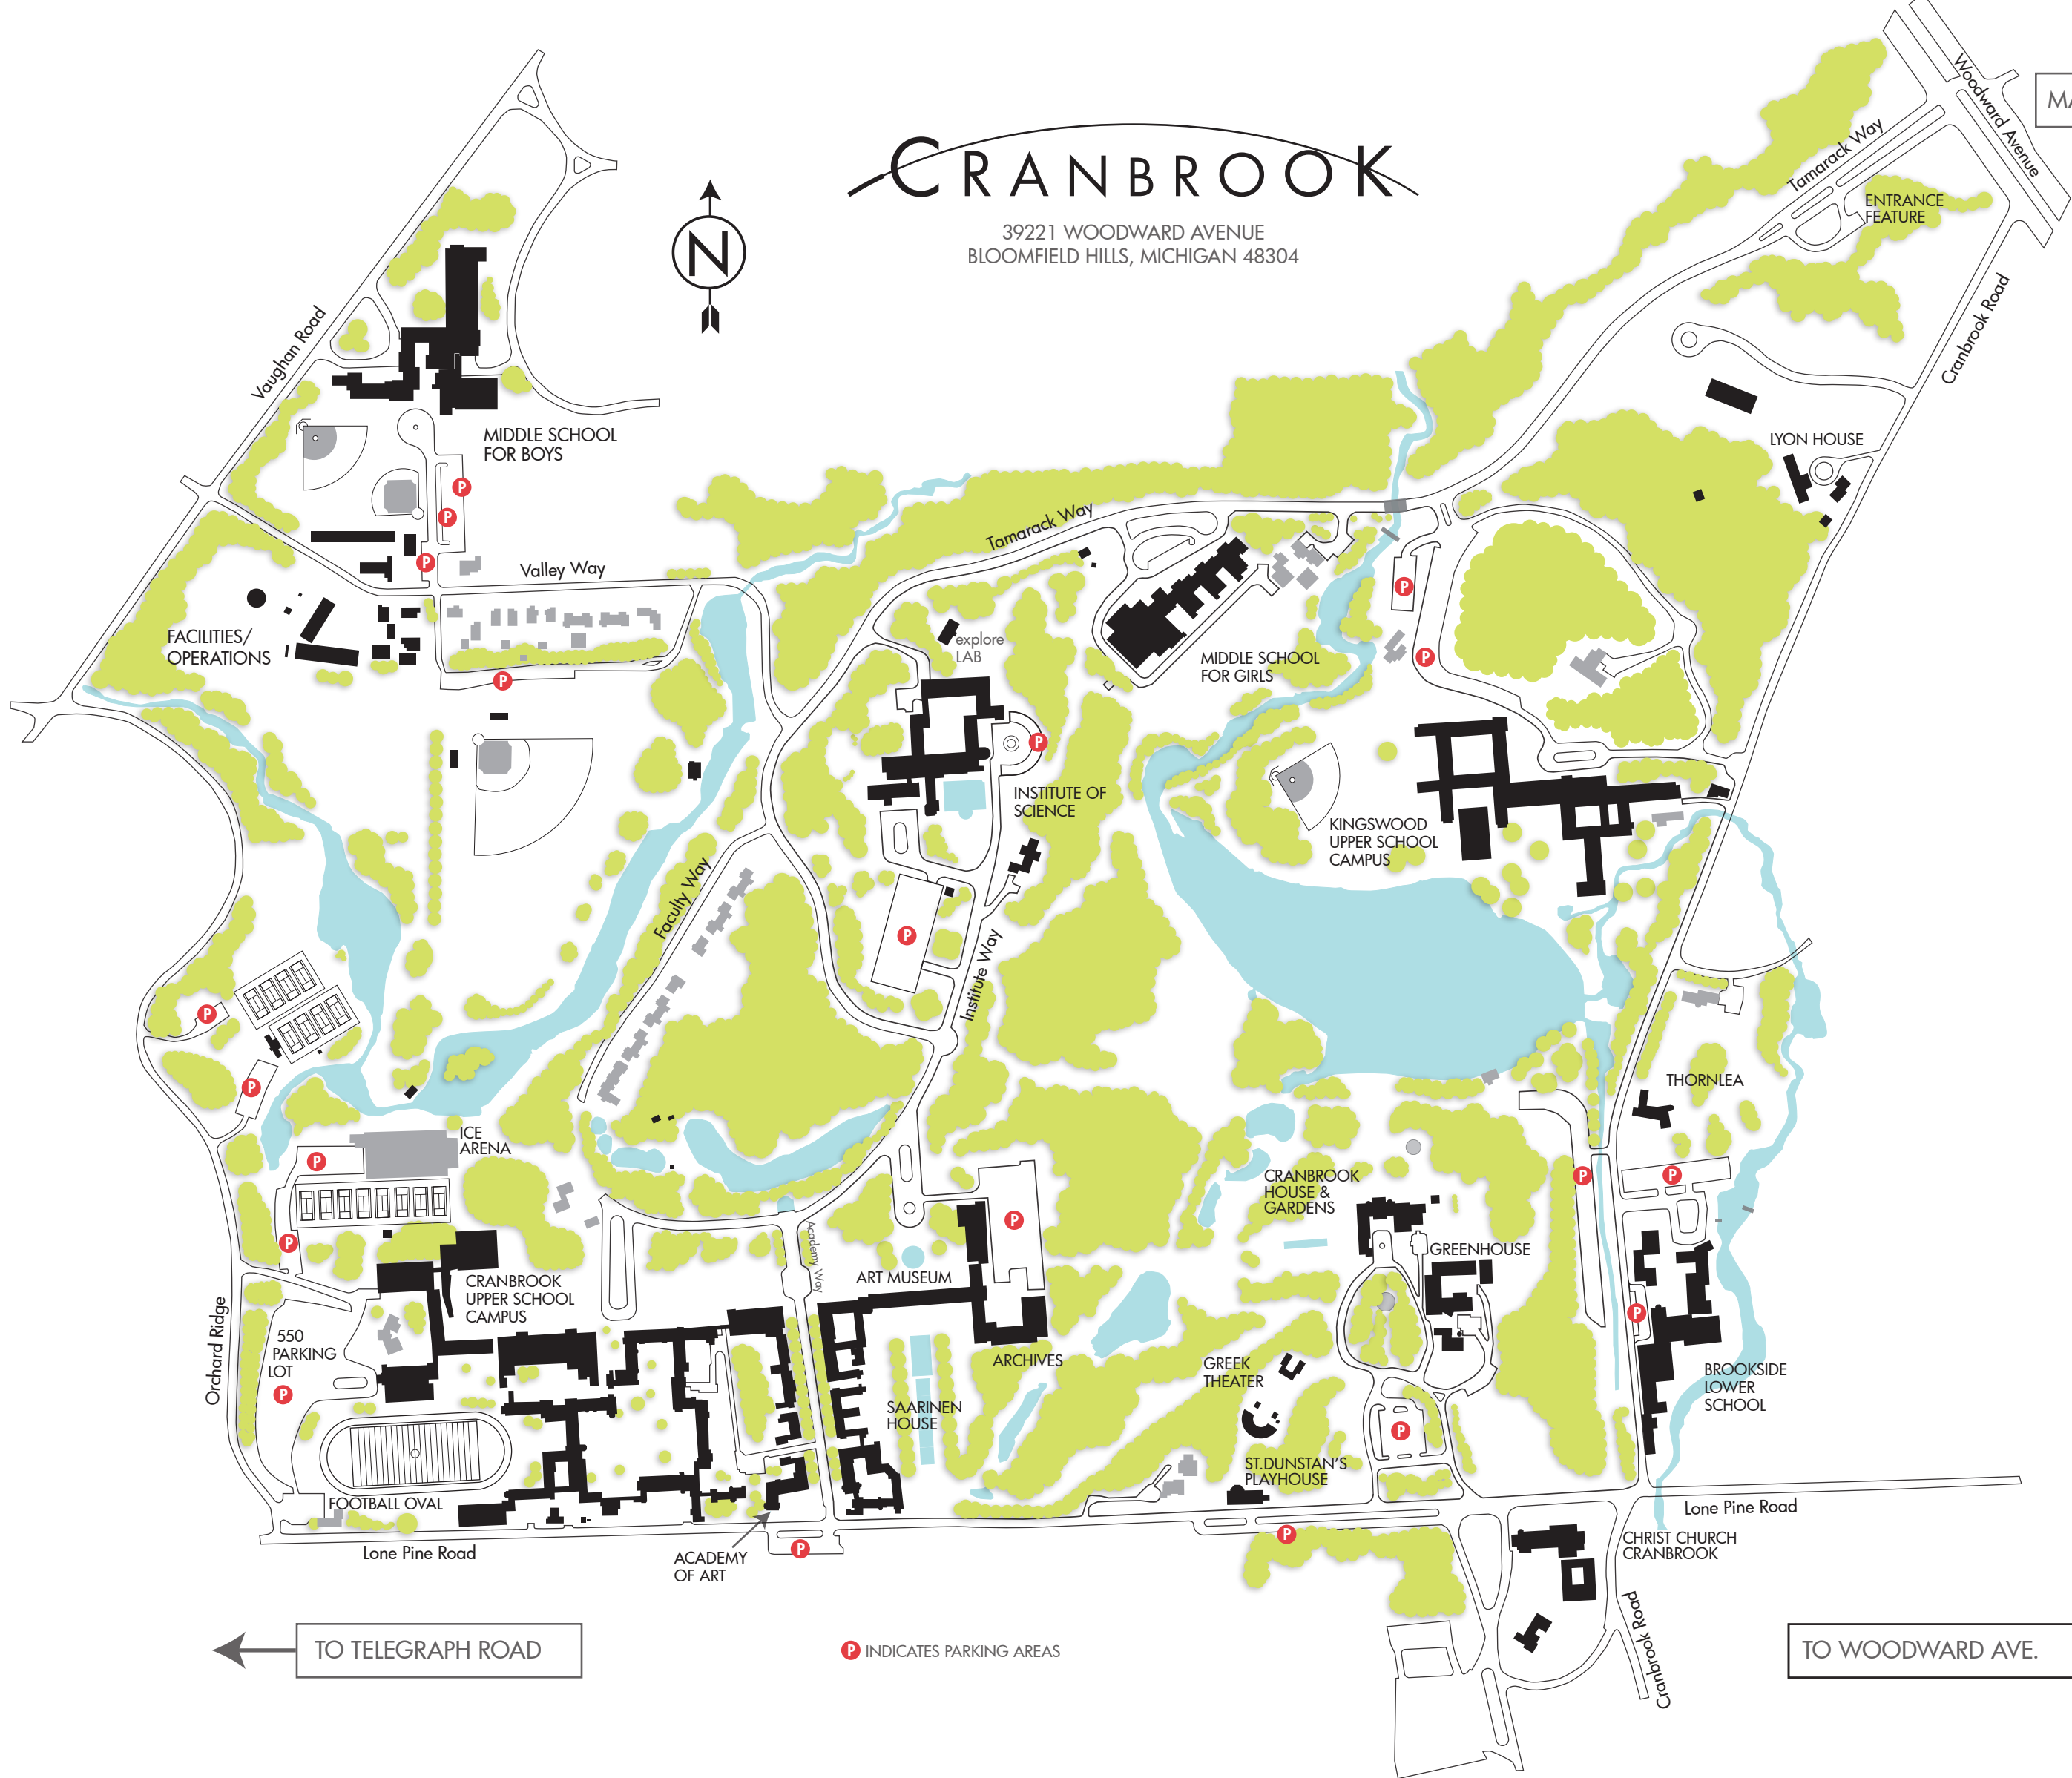

# CRANBROOK

39221 WOODWARD AVENUE  
BLOOMFIELD HILLS, MICHIGAN 48304

MAIN ENTRANCE

FACILITIES/  
OPERATIONS

MIDDLE SCHOOL  
FOR BOYS

Valley Way

Tamarack Way

explore  
LAB

ICE  
ARENA

CRANBROOK  
UPPER SCHOOL  
CAMPUS

ART MUSEUM

ARCHIVES

SAARINEN  
HOUSE

GREEK  
THEATER

ST. DUNSTAN'S  
PLAYHOUSE

CRANBROOK  
HOUSE &  
GARDENS

GREENHOUSE

THORNLEA

BROOKSIDE  
LOWER  
SCHOOL

Lone Pine Road

ACADEMY  
OF ART

Lone Pine Road

CHRIST CHURCH  
CRANBROOK

← TO TELEGRAPH ROAD

P INDICATES PARKING AREAS

TO WOODWARD AVE. →